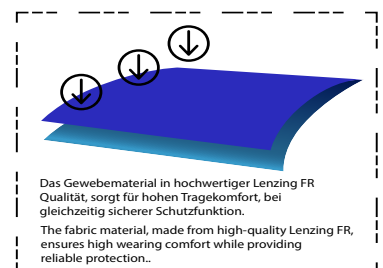

FEATURES: Bib overalls with adjustable bib straps, 1 large bib pocket + 2 pen pockets (concealed with slanted flaps), adjustable button closures on the sides, design from the waist down similar to trousers, two side pockets, two back pockets, thigh pockets, knee pockets, reflective strips, bib overalls lined in the front and back from the thigh down, sewn-on knee pad pockets made of the same fabric.

SIZES: 42 - 62, 24 - 28 shortened, 90 - 114 lengthened

seitliche Eingriffstasche/ side pocket

Gesäßtasche mit Patte/ Hip pocket with flap

MIETWÄSCHE GEEIGNET/
SUITABLE FOR RENTAL
LAUNDRY

BAUMUSTERGEPRÜFT
Type-tested